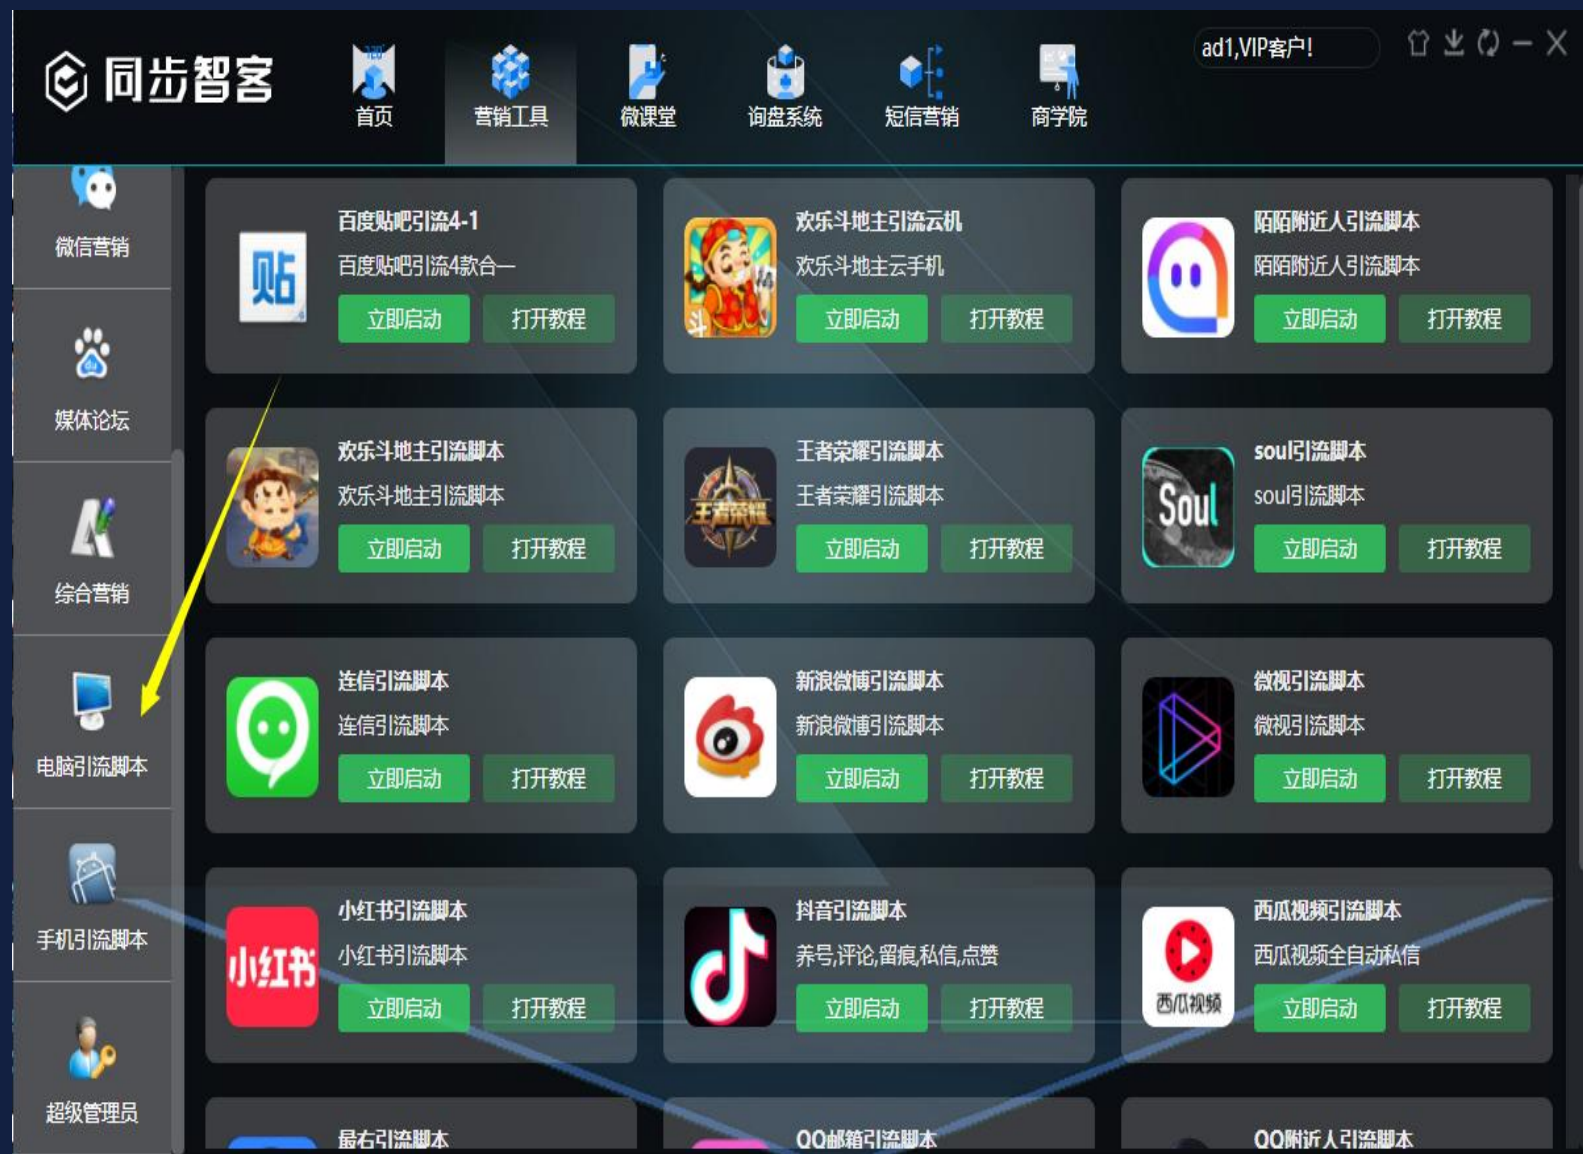

系统300余款营销工具功能详解，系统每日大量更新发布，更多功能可联系业务安装测试，以实际为准：

81. 模拟器脚本

模拟器引流脚本版块包含几十款引流脚本，覆盖全网各大平台，通过各平台内同行大号下全自动评论，留言，点赞，艾特，同行粉丝采集，直播间截流，同行粉丝私信引流，全自动在同行客户主页访问留痕，附近人私信引流等全平台多窗口全自动操作，帮你做曝光，引流源源不断同行粉丝添加你微信号。

模拟器脚本不限制电脑设备，千台电脑同时使用，多电脑多窗口进行自动化操作，找到各平台同行需求客户用脚本截流干就完了